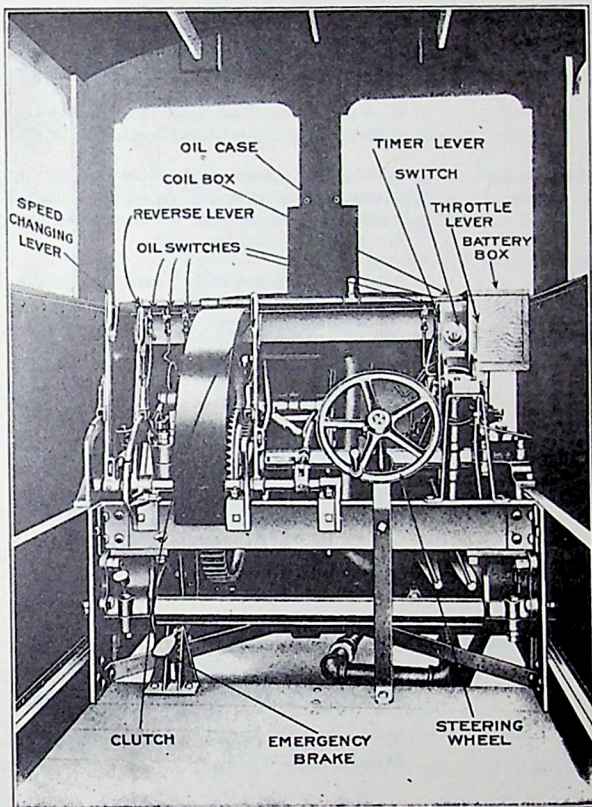

GASPULL TRACTOR

Covering and Cab

The entire machine is provided with a heavy, galvanized iron hinged covering. This keeps dust and grit out of the machinery.

At the same time, the hood can be raised very easily, and any part of the motor or gearing is then within reach for repair or adjustment.

A comfortable, roomy cab is provided for the comfort of the operator. It is but one step from the ground. All levers and other controlling apparatus is right at your hand, as you will see.

Jump into the Cab and see how easy it works